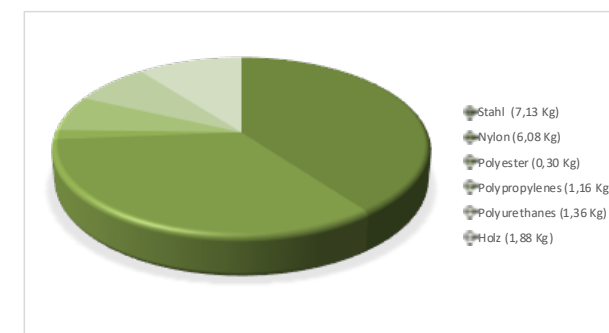

Materialanteil

Recyclingmaterial-Anteil

Material	Davon recycelt	Recyclebar
Stahl	50%	100%
Nylon	100%	100%
Polyester	0%	100%
Polypropylen	0%	100%
Polyurethane	0%	0%
Holz	0%	100%

Durchschnittlicher recyclingmaterial-Anteil: c.a. 40%.
Recyclebar: c.a. 93%