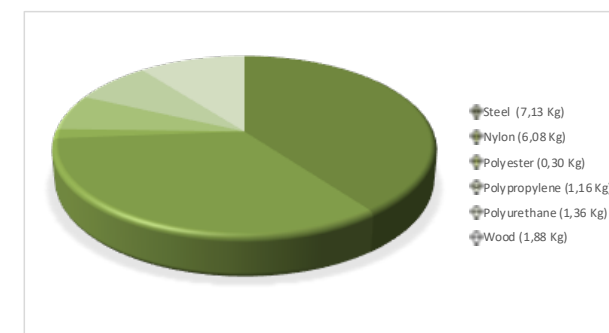

Recycling percentages

Material	Which recycled	Recyclable
Steel	50%	100%
Nylon	100%	100%
Polyester	0%	100%
Polypropylene	0%	100%
Polyurethanes	0%	0%
Wood	0%	100%

Average recycled material in this product: approx. 40%.
Recyclable: approx 93%