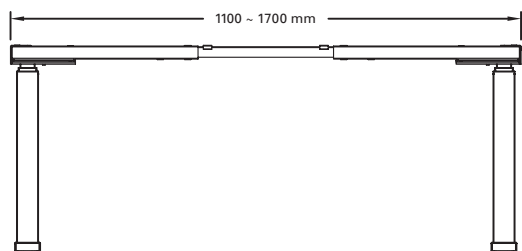

STEELFORCE PRO 270 SLS

STEELFORCE PRO 270 SLS

SLS40000000383EU

Dual step, sit-stand height electrically adjustable

Height (mm)	min. 615 / max. 1275
Stroke (mm)	660
Speed (mm/s)	39
Width (mm)	min. 1100 / max. 1700
Depth of feet (mm)	750
Dynamic capacity (kg)	80
Noise dB(A)	<55
Power	220-230V
Plug type	Replaceable
Weight (kg)	36

Legs, feet, top supports & crossbar made of powder coated steel
Softstart & -stop function.
Spindle lifting system & low energy consumption

Surface color

Silver (EW2013CD)

White (RAL9016)

Optional Accessories

Cable tray	•
Cable chain	•
Block Positioning Set	-
Stationery Drawer	•
Memory Master with Display	•
Counter sunk handswitch with display	•
Individual programming	•

For further information see the accessories section of this catalogue

KANTOOR - EN PROJECTINRICHTING