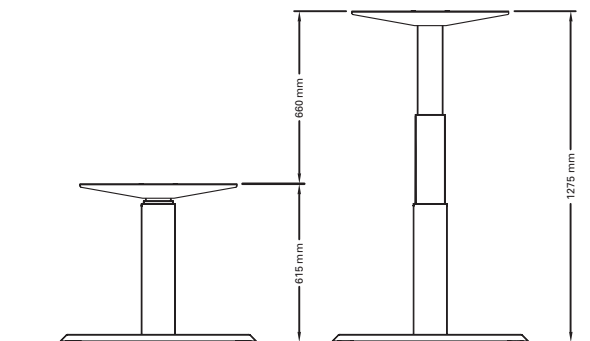

STEELFORCE PRO 270 SLS

STEELFORCE PRO 270 SLS

SLS40000000383EU

Dual step, sit-stand height electrically adjustable

Height (mm)	min. 615 / max. 1275
Stroke (mm)	660
Speed (mm/s)	39
Width (mm)	min. 1100 / max. 1700
Depth of feet (mm)	750
Dynamic capacity (kg)	80
Noise dB(A)	<55
Power	220-230V
Plug type	Replaceable
Weight (kg)	36

Cable tray	•
Cable chain	•
Block Positioning Set	-
Stationery Drawer	•
Memory Master with Display	•
Counter sunk handswitch with display	•
Individual programming	•

For further information see the accessories section of this catalogue