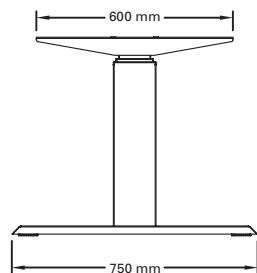

STEELFORCE PRO 270 SLS

STEELFORCE PRO 270 SLS

SLS40000000383EU

Dual step, sit-stand height electrically adjustable

Height (mm)	min. 615 / max. 1275
Stroke (mm)	660
Speed (mm/s)	39
Width (mm)	min. 1100 / max. 1700
Depth of feet (mm)	750
Dynamic capacity (kg)	80
Noise dB(A)	<55
Power	220-230V
Plug type	Replaceable
Weight (kg)	36

Cable tray	•
Cable chain	•
Block Positioning Set	-
Stationery Drawer	•
Memory Master with Display	•
Counter sunk handswitch with display	•
Individual programming	•

For further information see the accessories section of this catalogue